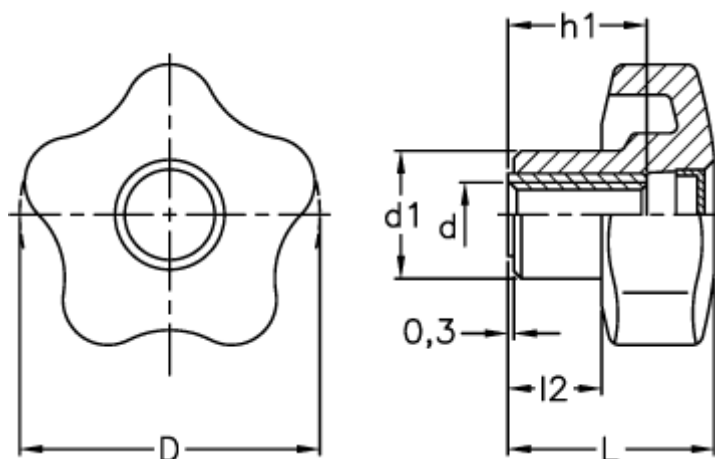

# Data Sheet

Article number: 23020698445  
Description: E+G Lobe knob  
VCT.32 B-M6-C5, blue cap

## Measures

D = 32  
d1 = 15  
d 6H = M6  
h1 = 12  
L = 23.0  
l2 = 10